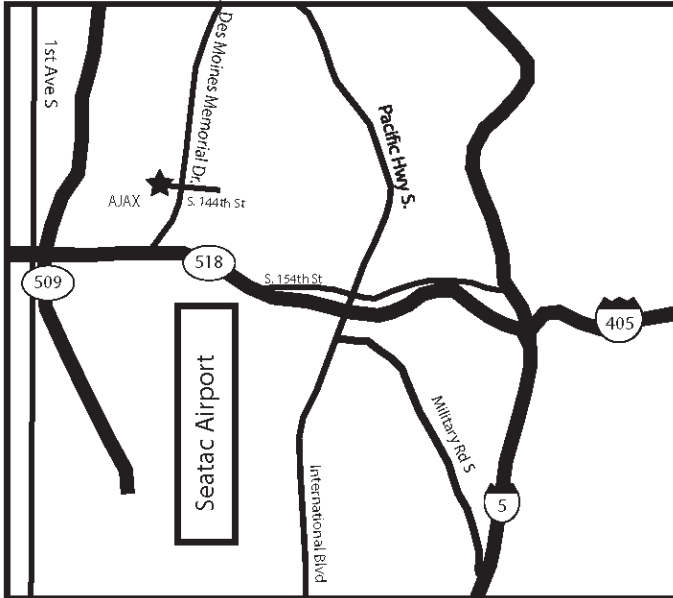

**Present this coupon for Special Daily Rate**

**1022 S. 144th ST  
Seattle, WA 98168  
206-244-8900**

**Our Parking Features:**

- 24 hour free shuttle 5 minute ride
- Easy fast access from Hwy 518 and Hwy 509
- 24 hour security cashier
- Lighted, paved and fenced
- 7 minute pickup
- Self park and self lock

**For Parking Reservations:** Call 206-244-8900 or goajax@live.com

[www.ajaxparkingrus.com](http://www.ajaxparkingrus.com)

**Directions to AJAX Parking R US**

**From I-5: Take #154 Burien SeaTac Exit onto HWY 518. Head WEST on HWY 518 to Des Moines Memorial Drive Exit; one exit PAST SeaTac Airport Exit. Turn RIGHT at stop sign and LEFT at first light (144th ST). Lot is straight ahead.**

**From I-405: Go South until it turns into Hwy 518 and follow the above directions.**

**From Hwy 509 West Seattle: Take S 146th St Exit. Head East (Left) on S 146th St for 0.6 miles. Turn Left on S 144th St. Lot is straight ahead.**