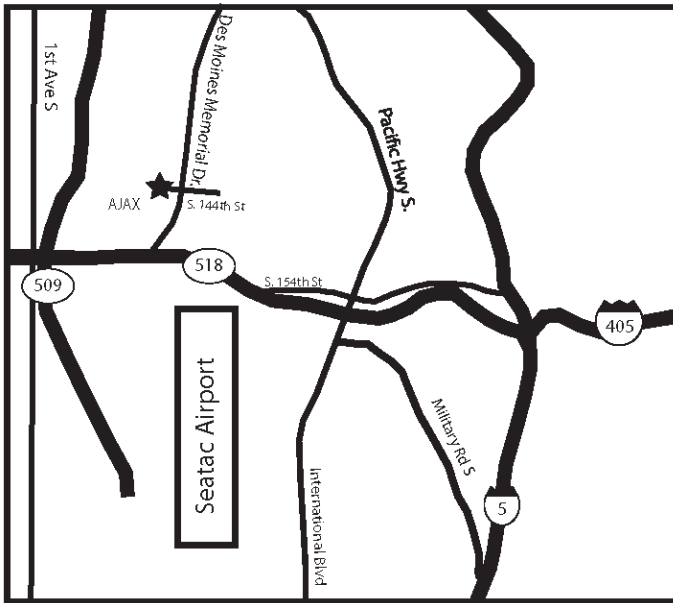

Present this coupon for Special Daily Rate

**1022 S. 144th ST
Seattle, WA 98168
206-244-8900**

SANKEI TRAVEL OF AMERICAS

2033 6th Ave., Suite 900, Seattle, WA 98121
(206)728-7130 1-800-801-4089

Our Parking Features:

- 24 hour free shuttle 5 minute ride
- Easy fast access from Hwy 518 and Hwy 509
- 24 hour security cashier
- Lighted, paved and fenced
- 7 minute pickup
- Self park and self lock

\$8.25/day
exp 12/31/18

For Parking Reservation: Call 206-244-8900 or goajax@live.com
www.ajaxparkingrus.com

Directions to AJAX Parking R US

From I-5: Take #154 Burien SeaTac Exit onto HWY 518. Head WEST on HWY 518 to Des Moines Memorial Drive Exit; one exit PAST SeaTac Airport Exit. Turn RIGHT at stop sign and LEFT at first light (144th ST). Lot is straight ahead.

From I-405: Go South until it turns into Hwy 518 and follow the above directions.

From Hwy 509 West Seattle: Take S 146th St Exit. Head East (Left) on S 146th St for 0.6 miles. Turn Left on S 144th St. Lot is straight ahead.