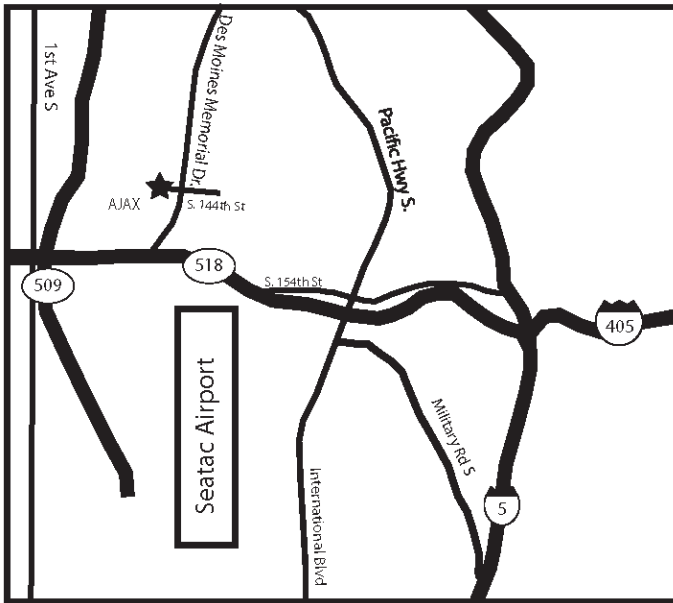

Present this coupon for Special Daily Rate

**1022 S. 144th ST
Seattle, WA 98168
206-244-8900**

SANKEI TRAVEL OF AMERICAS

2033 6th Ave., Suite 251, Seattle, WA 98121
(206)728-7130 1-800-801-4089

Our Parking Features:

- 24 hour free shuttle 5 minute ride
- Easy fast access from Hwy 518 and Hwy 509
- 24 hour security cashier
- Lighted, paved and fenced
- 7 minute pickup
- Self park and self lock

\$7.99/day
exp 12/31/17

For Parking Reservations: Call 206-244-8900 or goajax@live.com
www.ajaxparkingrus.com

Directions to AJAX Parking R US

From I-5: Take #154 Burien SeaTac Exit onto HWY 518. Head WEST on HWY 518 to Des Moines Memorial Drive Exit; one exit PAST SeaTac Airport Exit. Turn RIGHT at stop sign and LEFT at first light (144th ST). Lot is straight ahead.

From I-405: Go South until it turns into Hwy 518 and follow the above directions.

From Hwy 509 West Seattle: Take S 146th St Exit. Head East (Left) on S 146th St for 0.6 miles. Turn Left on S 144th St. Lot is straight ahead.